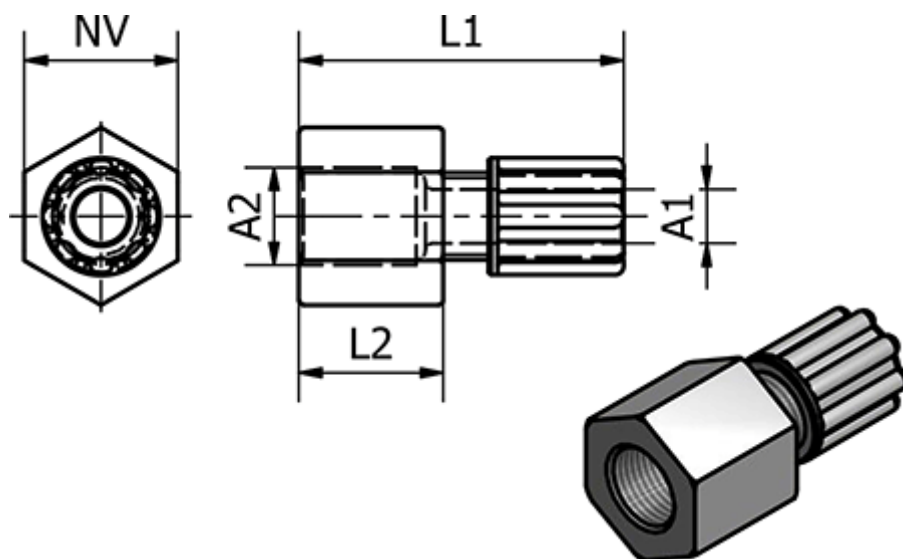

# Data Sheet

Article number: 58612062

Description: Push-on 120.62, Ø6/8 - G 3/8"  
Straight

## Measures

Ext. Hose Diameter A1	= 6/8
L1	= 40
L2	= 15
NV	= 22
Thread A2	= G 3/8"